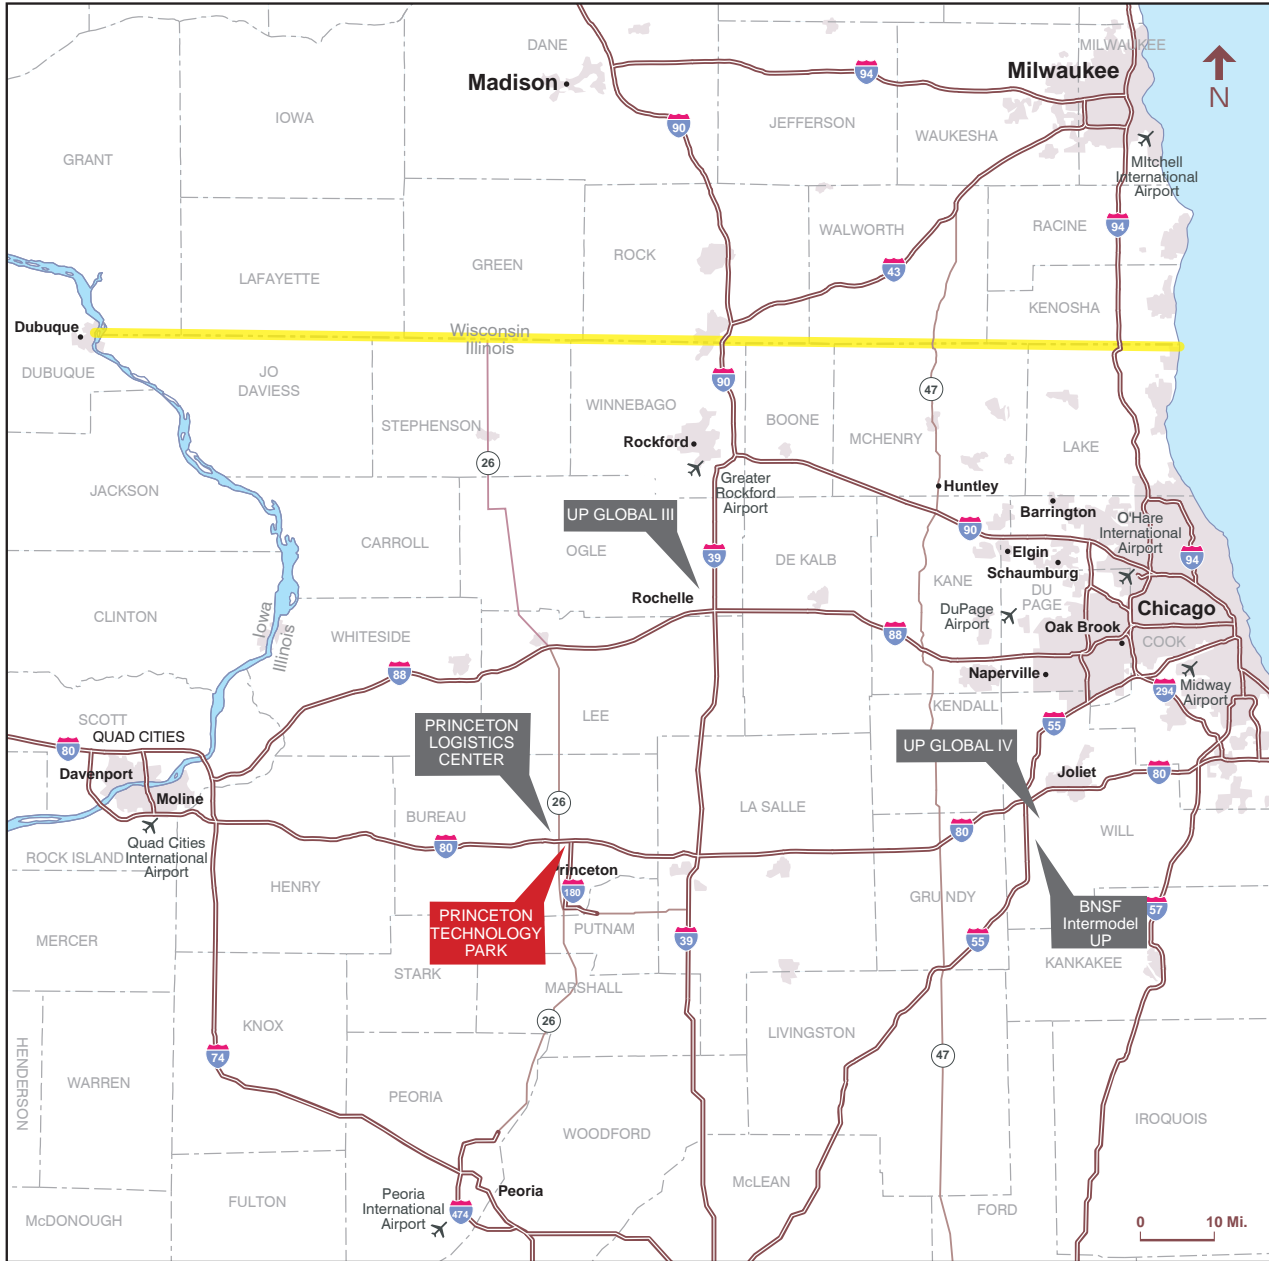

Princeton Technology Park

A 67 Acre Master Planned Park

Princeton, IL , Bureau County

Pricing: \$17,500 Per Acre / \$0.40 PSF
 Located in the Bureau / Putnam Enterprise Zone

Rachel Skaggs
 City Manager
 815.875.2631
 rskaggs@princeton-il.com

Princeton Technology Park

A 67 Acre Master Planned Park

Princeton, IL , Bureau County

- Peoria 60 miles
- Moline 62 miles
- Bloomington 88 miles
- Champaign 141 miles
- St. Louis 230 miles
- Kansas City 415 miles