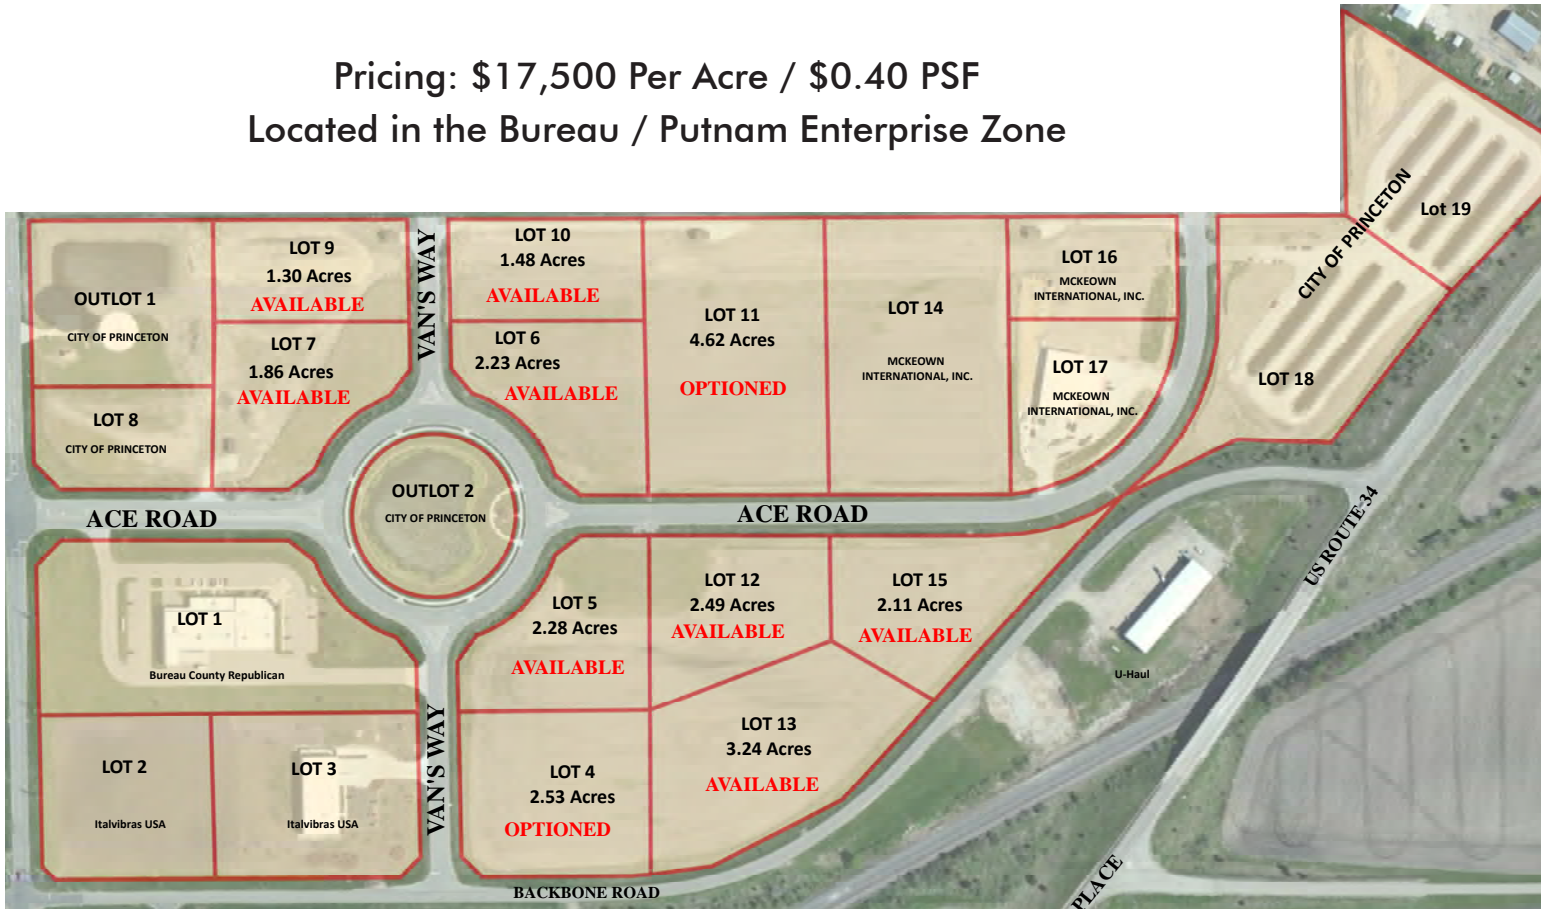

Princeton Technology Park

A 67 Acre Master Planned Park

Princeton, IL , Bureau County

Pricing: \$17,500 Per Acre / \$0.40 PSF
 Located in the Bureau / Putnam Enterprise Zone

Rachel Skaggs
 City Manager
 815.875.2631
 rskaggs@princeton-il.com

Princeton Technology Park

A 67 Acre Master Planned Park

Princeton, IL , Bureau County

- Peoria 60 miles
- Moline 62 miles
- Bloomington 88 miles
- Champaign 141 miles
- St. Louis 230 miles
- Kansas City 415 miles